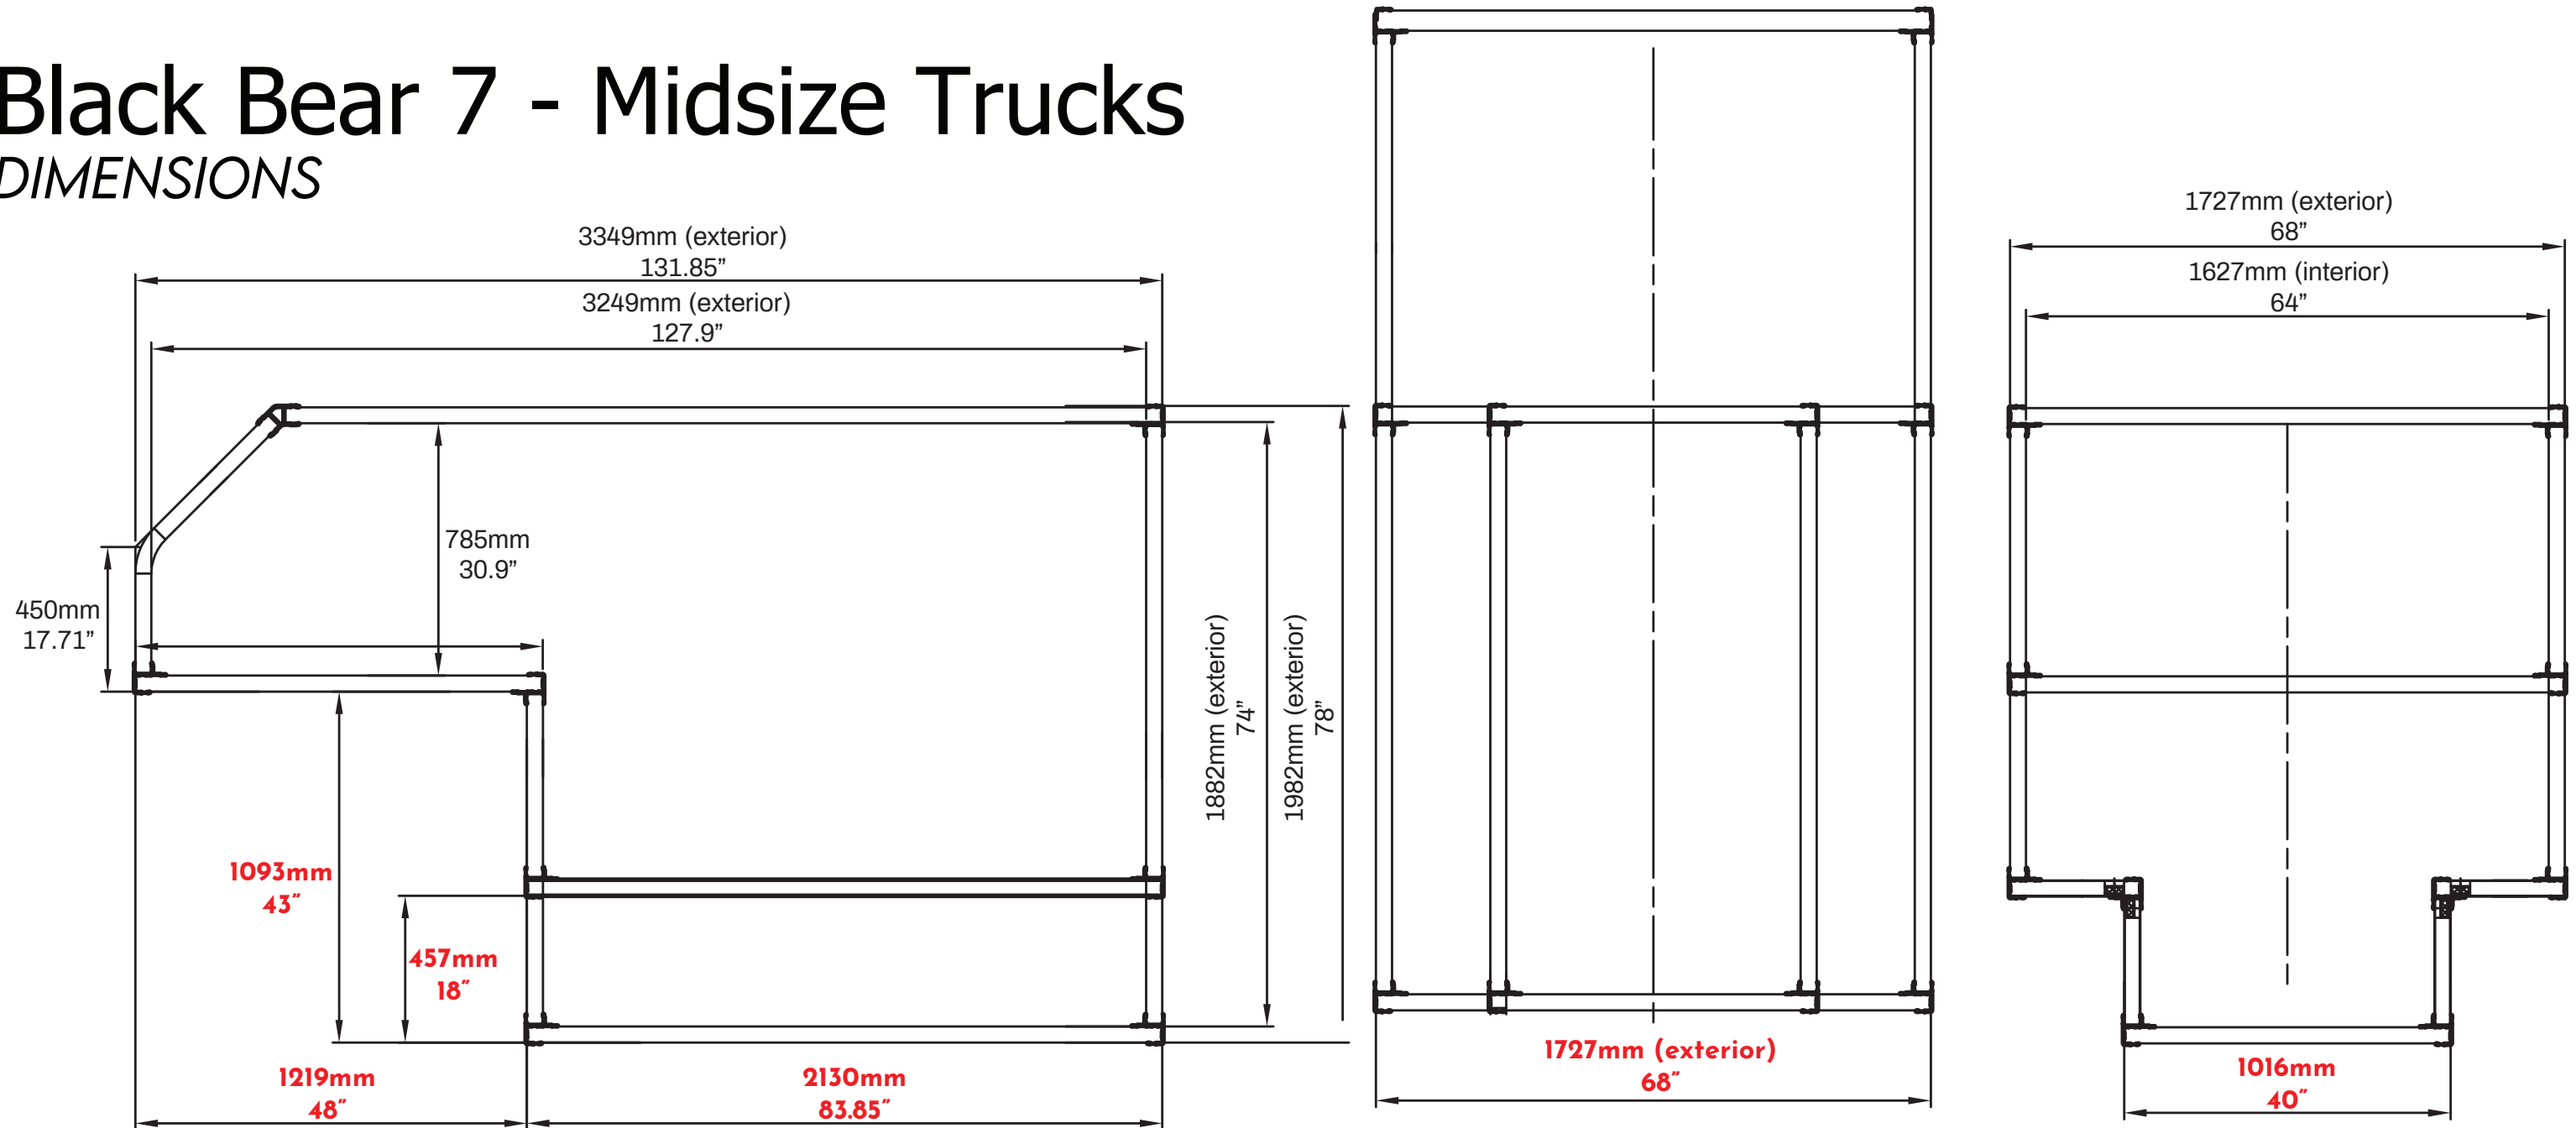

SLIDE IN CAMPER

The first truly four season capable truck camper.

Black Bear 7 - Midsize Trucks

DIMENSIONS

Double check these measurements with your truck dimensions

APPROX. WEIGHT 275KG/606LB (EMPTY SHELL WITH DOOR)