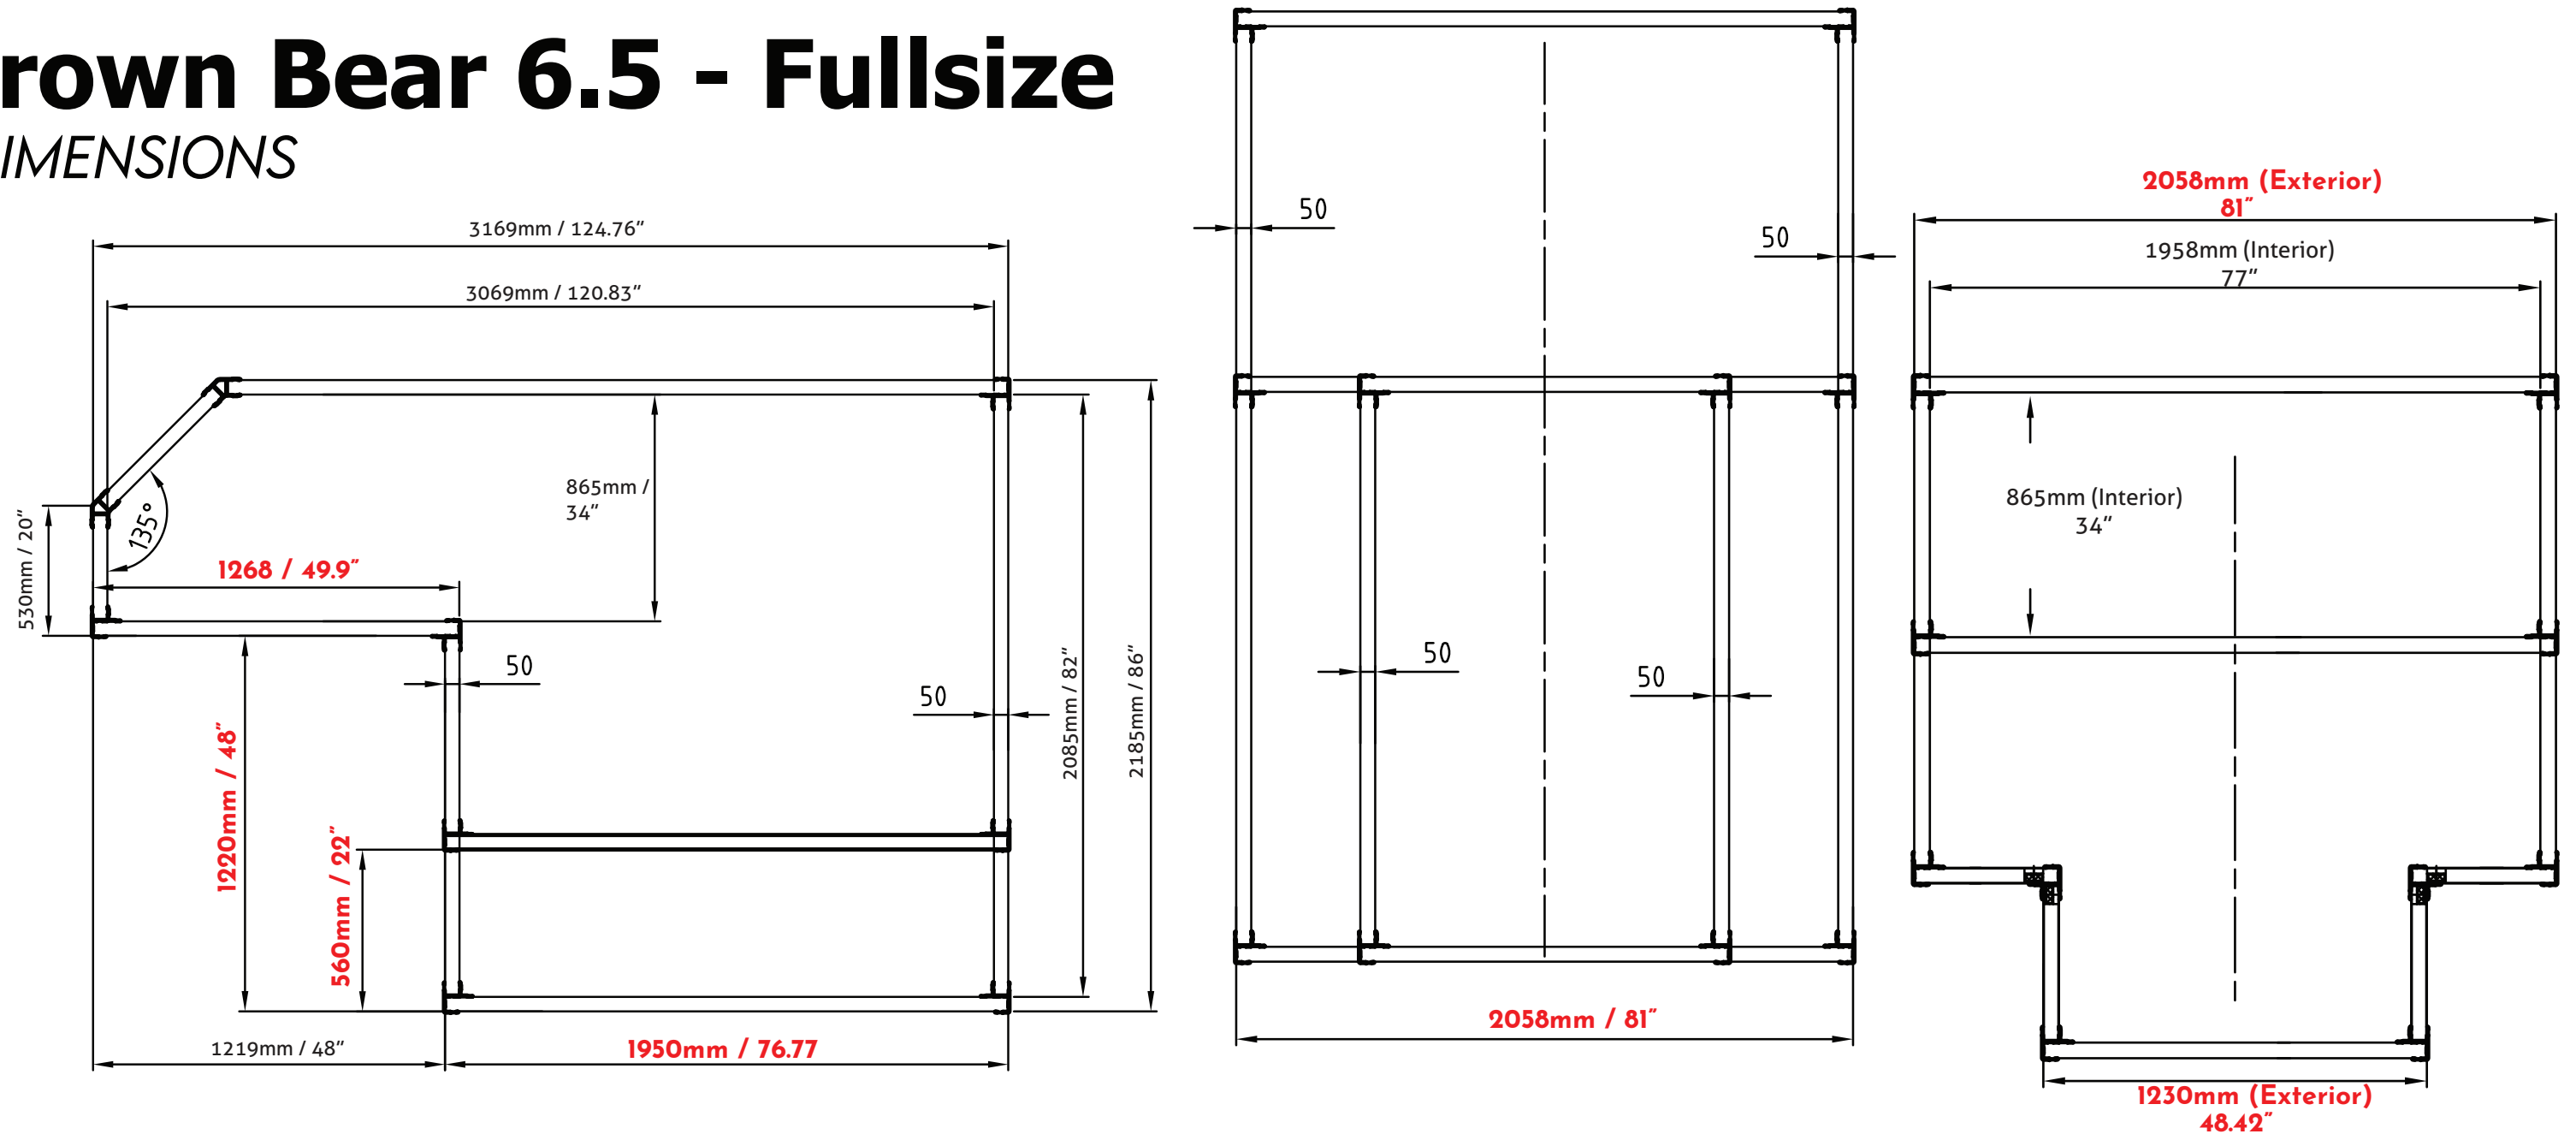

SLIDE IN CAMPER

The first truly four season capable truck camper.

Brown Bear 6.5 - Fullsize

DIMENSIONS

Double check these measurements with your truck dimensions

APPROX. WEIGHT 360KG/795LB (EMPTY SHELL WITH DOOR)